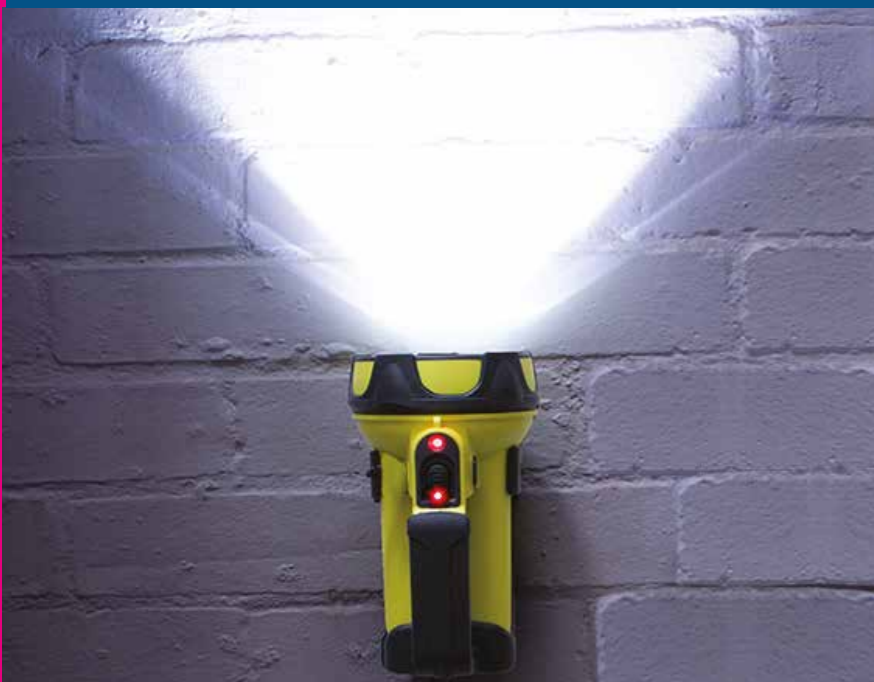

Features:

- Lightweight design
- Rechargeable lithium battery
- Tough durable polycarbonate lens
- Water and shock resistant
- USB power bank - charge your device on the go!
- Can be mounted on walls or in vehicle
- Battery charging indicator

Scan for multi language information

Supplied with: Wall mount, USB cable, USB 12V-24V car charger, shoulder strap, AC USB mains adaptor