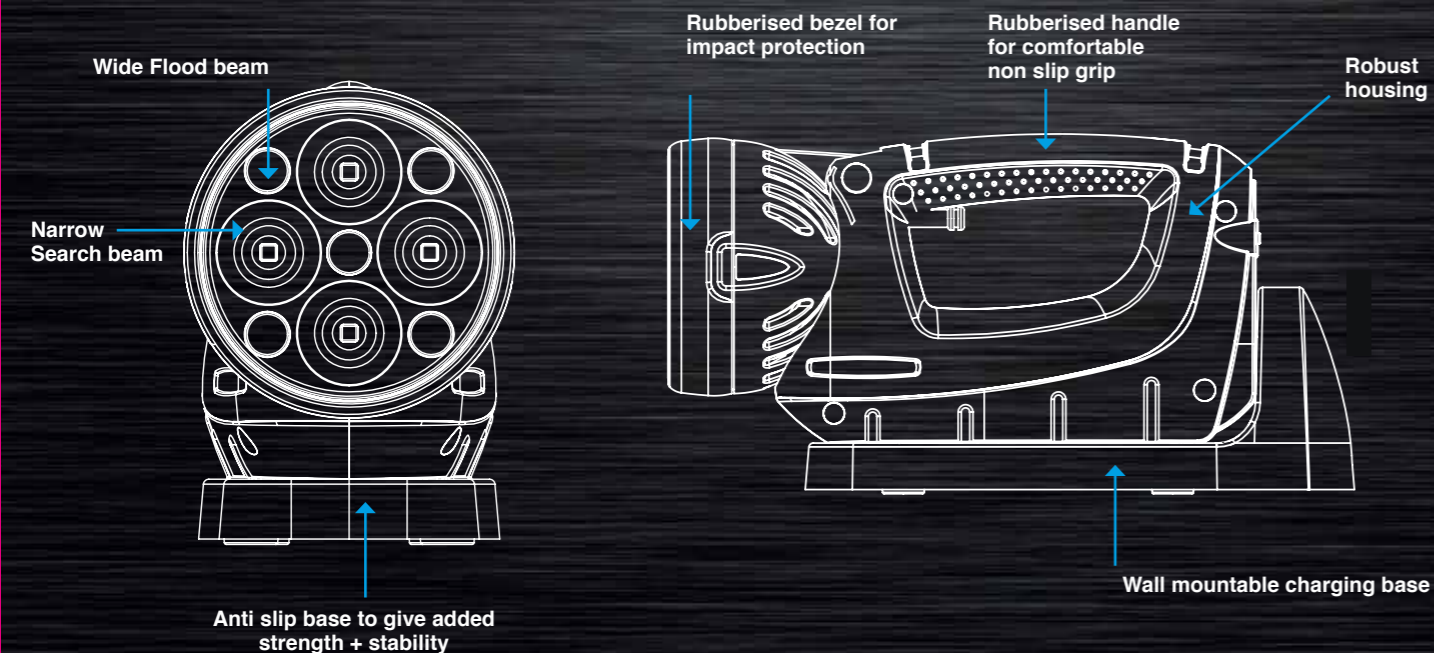

Scan for multi language information

Dual Optics Beams:
- Wide Spot Reflector
- Optic Flood Beam

YouTube
Scan to see this product in action

Supplied with: AC adaptor, charging base and shoulder strap

Optional Accessories: Vehicle charger: CHIC16.82A-LI-ION | Folding solar panel charger: SPSOLARPANEL