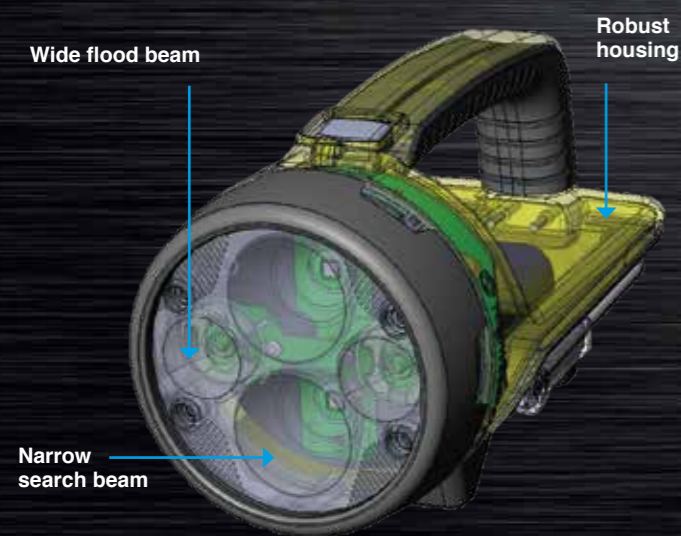

Features:

- Wide angle flood or narrow angle search beam
- Multiple brightness levels and dimmable
- Rechargeable lithium battery
- 9 Light modes with up to 30 hours operation
- Fits securely in charging bracket - Crash tested at 70MPH (112KPH)
- Battery status indicators
- Rubberised handle for comfortable non slip grip
- Anti slip rubberised base for stability

Scan for multi language information

Dual Optics Beams:
- Wide Spot Reflector
- Optic Flood Beam

YouTube
Scan to see this product in action

Supplied with: Charging bracket and vehicle charger

Optional Accessories: Shoulder strap: SPHAWKSTARSTRAP
AC Charger: CH-GALAXYPRO-UK/EU/US/AU

Wide flood beam

Narrow search beam

Robust housing

Rubberised bezel for impact protection

Rubberised handle for comfortable non slip grip

Battery status and charging indicators

Wall & vehicle mountable charging bracket with quick release function for fast and easy deployment

Adjustable stand

ProStar

- 10,000 lumens / 1200m beam
- Runtime 1.5-25 hours
- Wide angle Flood or Long distance Search beam

2-in-1 Searchlight and floodlight

Long Distance Search Beam

Wide Angled Flood Beam