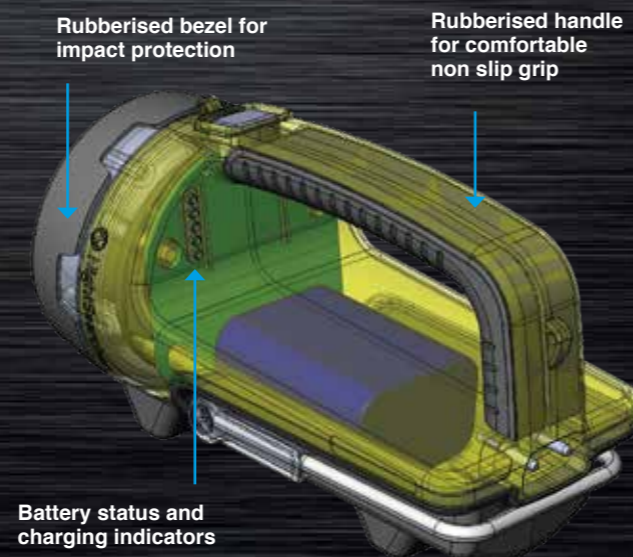

Features:

- Wide angle flood or narrow angle search beam
- Multiple brightness levels and dimmable
- Rechargeable lithium battery
- 9 Light modes with up to 30 hours operation
- Fits securely in charging bracket - Crash tested at 70MPH (112KPH)
- Battery status indicators
- Rubberised handle for comfortable non slip grip
- Anti slip rubberised base for stability

Scan for multi language information

Dual Optics Beams:
- Wide Spot Reflector
- Optic Flood Beam

YouTube
Scan to see this product in action

Supplied with: Charging bracket and vehicle charger

Optional Accessories: Shoulder strap: SPHAWKSTARSTRAP
AC Charger: CH-GALAXYPRO-UK/EU/US/AU

Wide flood beam

Narrow search beam

Robust housing

Rubberised bezel for impact protection

Rubberised handle for comfortable non slip grip

Battery status and charging indicators

Wall & vehicle mountable charging bracket with quick release function for fast and easy deployment